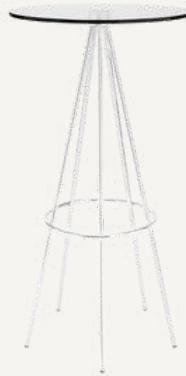

LOUIE DINING
CHAIR WITH ARMS

ALL MODERN
DINING TABLE

NAVY BRIANNA
CHAIR

VISION DINING TABLE

WHITE BENJI DINING CHAIR

PATCHWORK LOVESEAT

MANGO WOOD DINING TABLE

Cocktail Tables

KAI HIGH HIGHBOY TABLE

VINTAGE INSPIRED
HIGHBOY TABLE

WHITE STEEL RUNNER TABLE
WITH NATURAL WOOD TOP

GOLD STEEL HIGHBOY
WITH MIRROR TOP

SPEC HIGHBOY TABLE

ANGELINA HIGHBOY TABLE

BARREL COCKTAIL
TABLE

GALVANIZED STEEL
BAR STOOL WITH
BACK

ACACIA WOOD
HIGHBOY TABLE

GOLD FIJI
BARTSTOOL

GOLD STEEL
RUNNER TABLE

Accents

Bars

WHITE MARBLE BAR

TAVERN BAR

WHITE COOL WOOD BAR