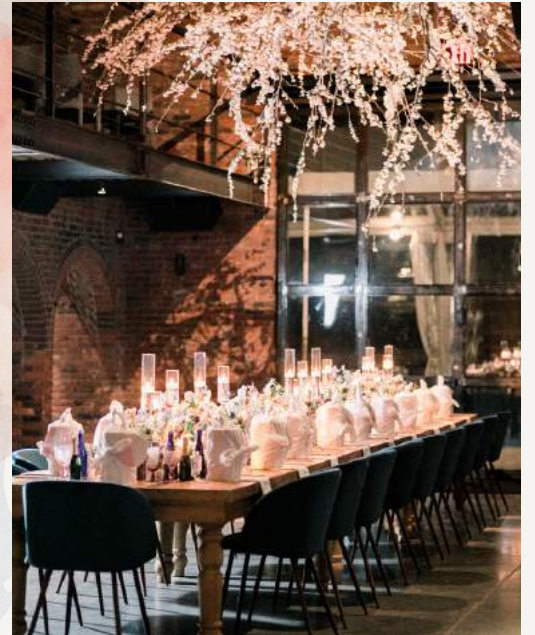

RentQuest

Luxury Wedding Rentals

RentQuestNYC.com

Info@RentQuestNYC.com

(212) 226-8617

@RentQuest_NYC

r e n t q u e s t

About us